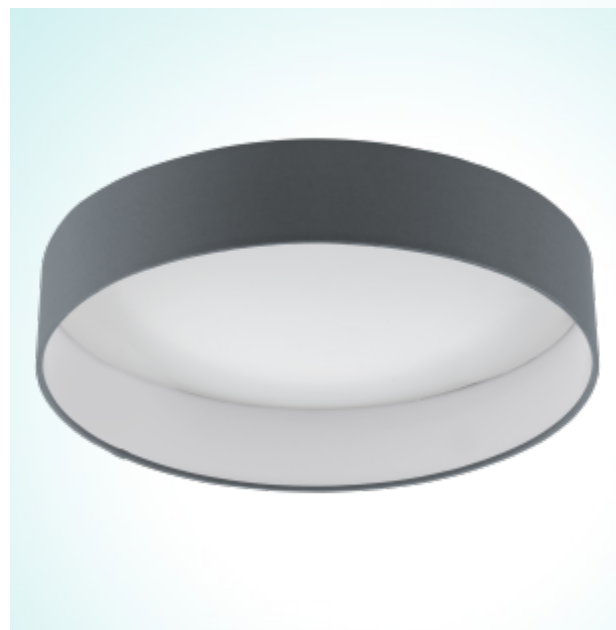

96538

PALOMARO 1

LED

General Information

Article:	96538
Lighting Type:	ceiling luminaire
Collection:	Style
EAN Code:	9002759965389

Dimensions

Height:	100 mm
Ø:	405 mm
Weight:	1.919 kg

Illuminant

Socket:	LED
Illuminant:	LED
Delivery:	incl.
Wattage:	18W
Luminous Flux:	2000 lm
Luminous Colour:	3000K warm white
Average Lifetime:	25,000 h
LED changeable:	yes
Energy Efficiency:	A+
Dimmable:	yes

Material & Colour

Enclosure Material:	plastic
Enclosure Colour:	white
Glass / Shade Material:	fabric
Glass / Shade Colour:	anthracite

Technical Information

Protection Rating:	IP20
Protection Class:	2
Line Voltage:	220-240V,50/60Hz
Operation Voltage:	700mA

Compatible Dimmers

Berker - 286710
Busch - 2247 U
Busch - 6513 U-102
Busch - 6519 U
Busch - 6523 U
Busch - 6524 U
Busch - 6591 U-101
CLIPSAL -
32E450UDM
ELKO - 315GLE
GIRA - 0300 00/101
GIRA - 0307 00/102
Technical changes reserved
GIRA - 2262 00/100